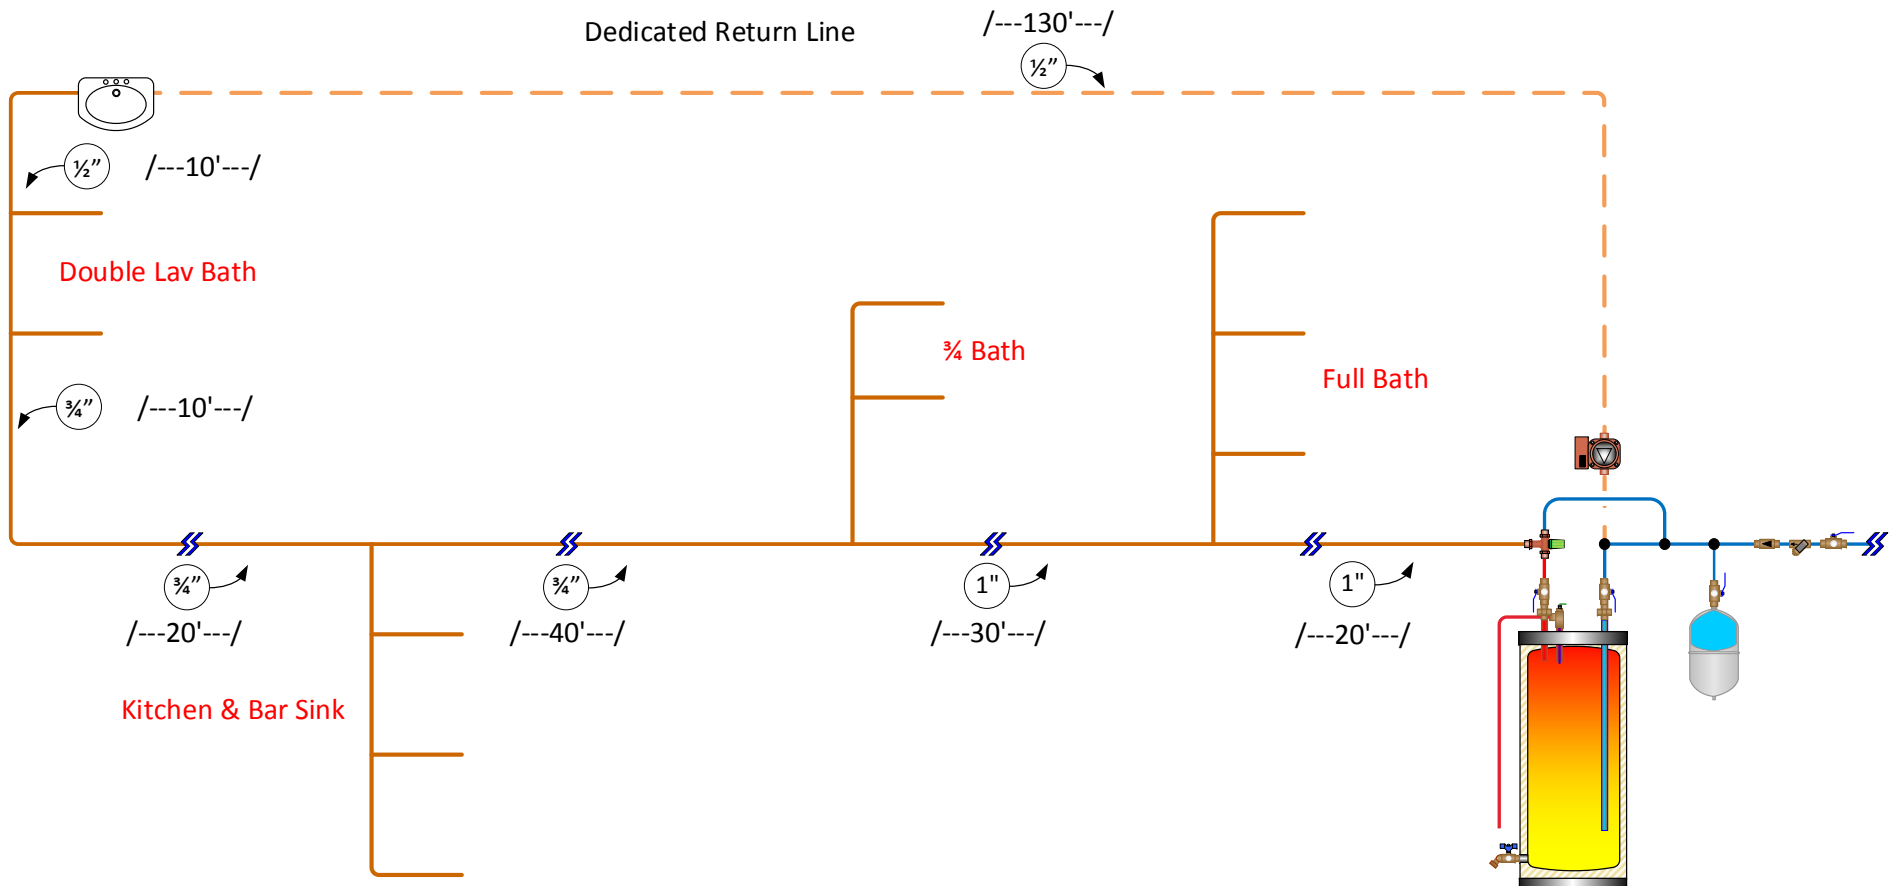

# DHW Re-Circ Piping Example

**“Type M Copper”**